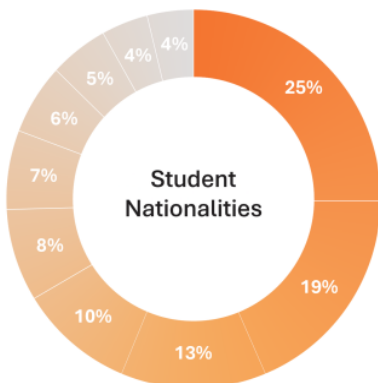

- Mixed (34 other nationalities)
- China
- Argentina
- Turkey
- Japan
- Italy
- Saudi Arabia
- Spain
- Uzbekistan
- Brazil

*Data correct as of Summer 2025. Nationality mix shown is based on all Young Learner centres.

Global friendships in a safe and caring environment

Safety & Welfare

- Daily pastoral check-ins and supportive teachers
- Supervision from 9am–5pm across excursions, lessons and lunch
- Group Leaders support students throughout the day
- SEN-aware staff, with welfare officers available when needed